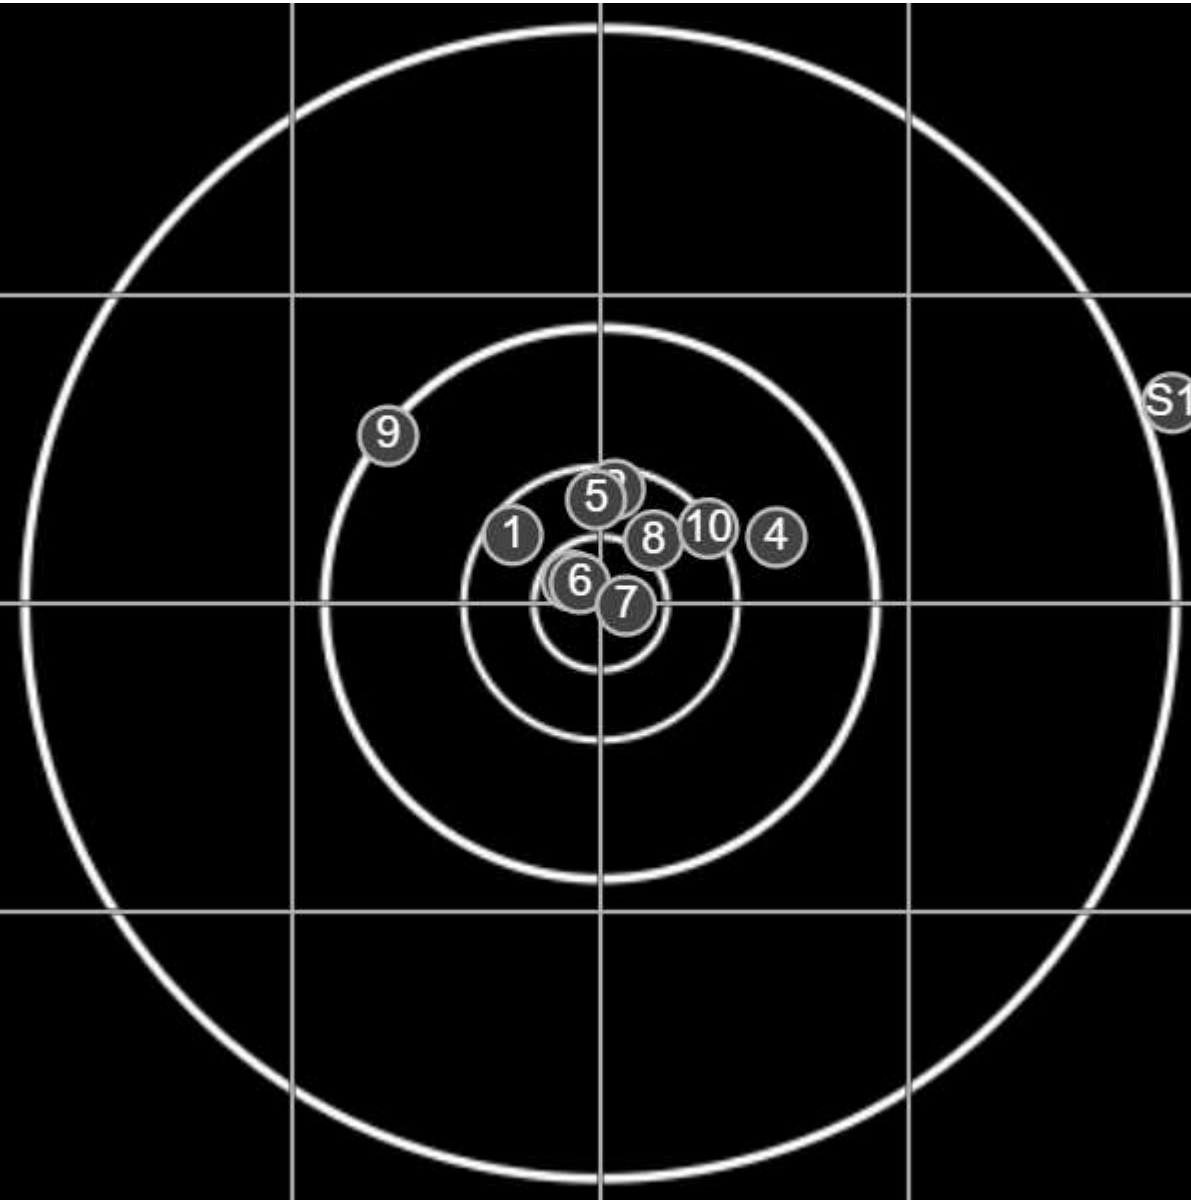

BRC Series Shoot
Series 4
600yd

BRC T4 [-57]
AU-600y

Group: 207.7 mm
(200.9w x 88.0h)

(F)

Shooter
Colin Howell[m10]

58.3

FINAL

v: 1965, sd: 9.6