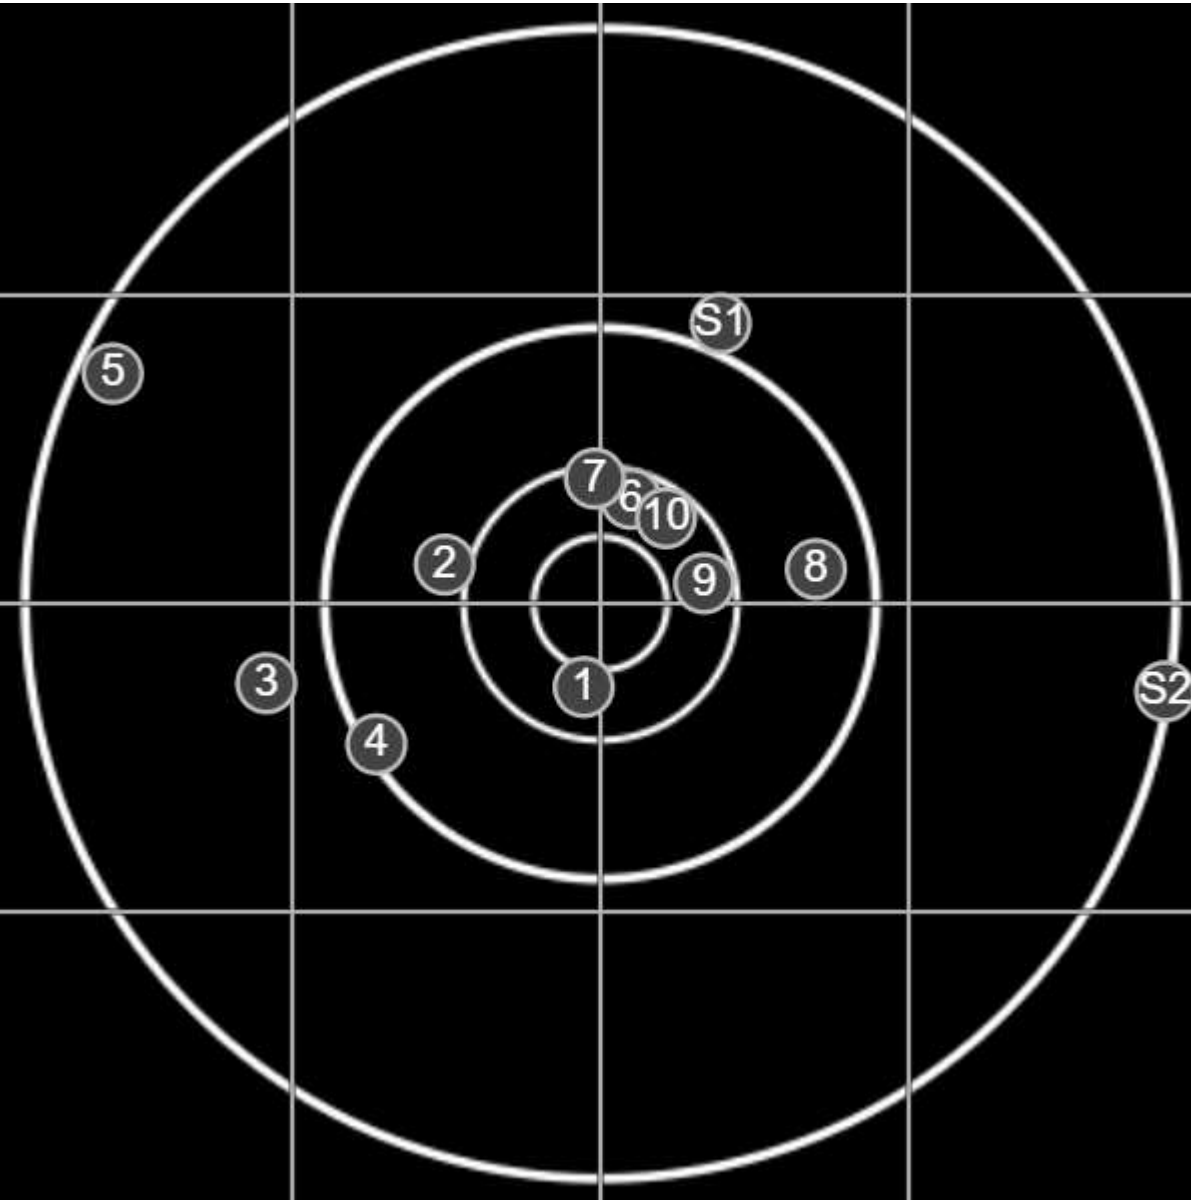

**SILVER
MOUNTAIN
TARGETS**
Made in Canada

true
5/2/2026
12:15:04 PM

BRC Series Shoot
Series 4
600yd

BRC T4 [-57]
AU-600y

Group: 377.7 mm
(363.9w x 191.8h)

(F)

Shooter
Colin Howell[m10]

53.0

FINAL

v: 1970, sd: 18.9

#	fps	score
10	1972	6
9	1964	6
8	1950	5
7	1953	6
6	2000	6
5	2000	4
4	1972	5
3	1961	4
2	1982	5
1	1941	6
S2	1960	(4)
S1	1958	(4)

**SILVER
MOUNTAIN
TARGETS**
Made in Canada

true
5/2/2026
1:43:28 PM

BRC Series Shoot
Series 4
600yd

BRC T4 [-57]
AU-600y

Group: 207.7 mm
(200.9w x 88.0h)

(F)

Shooter
Colin Howell[m10]

58.3

FINAL

v: 1965, sd: 9.6